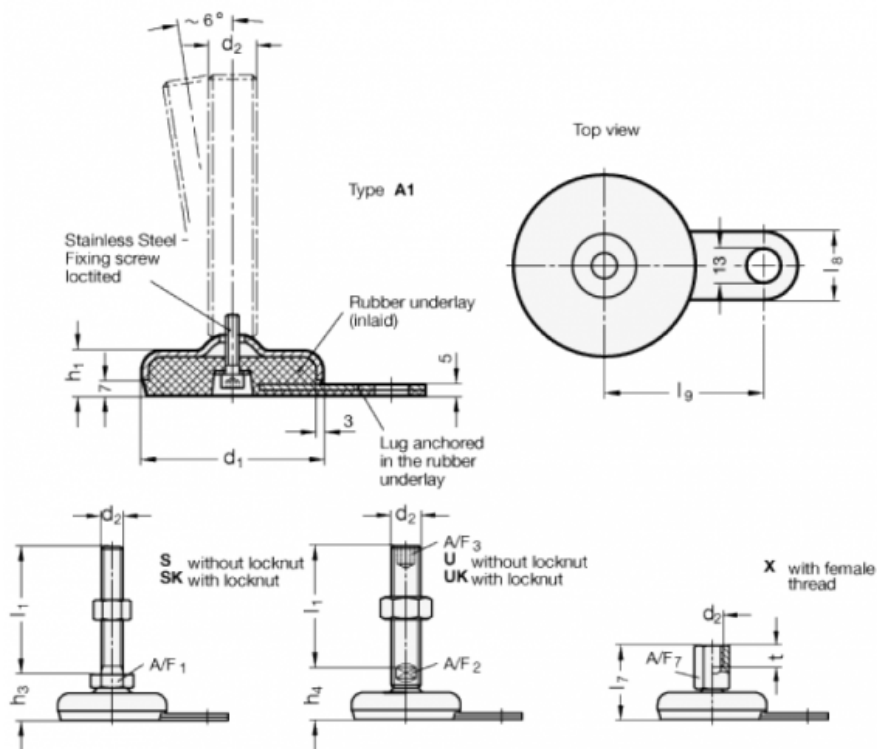

Data Sheet

Article number: 203280M1260A1S

Description: E+G levelling foot

GN 32-80-M12-60-A1-S

Note: S Without nut, External hexagon at the bottom

Measures

A/F1	=	17
d1	=	80
d2	=	M12
h1	=	20
h3	=	28
l1	=	60
l8	=	30
l9	=	70